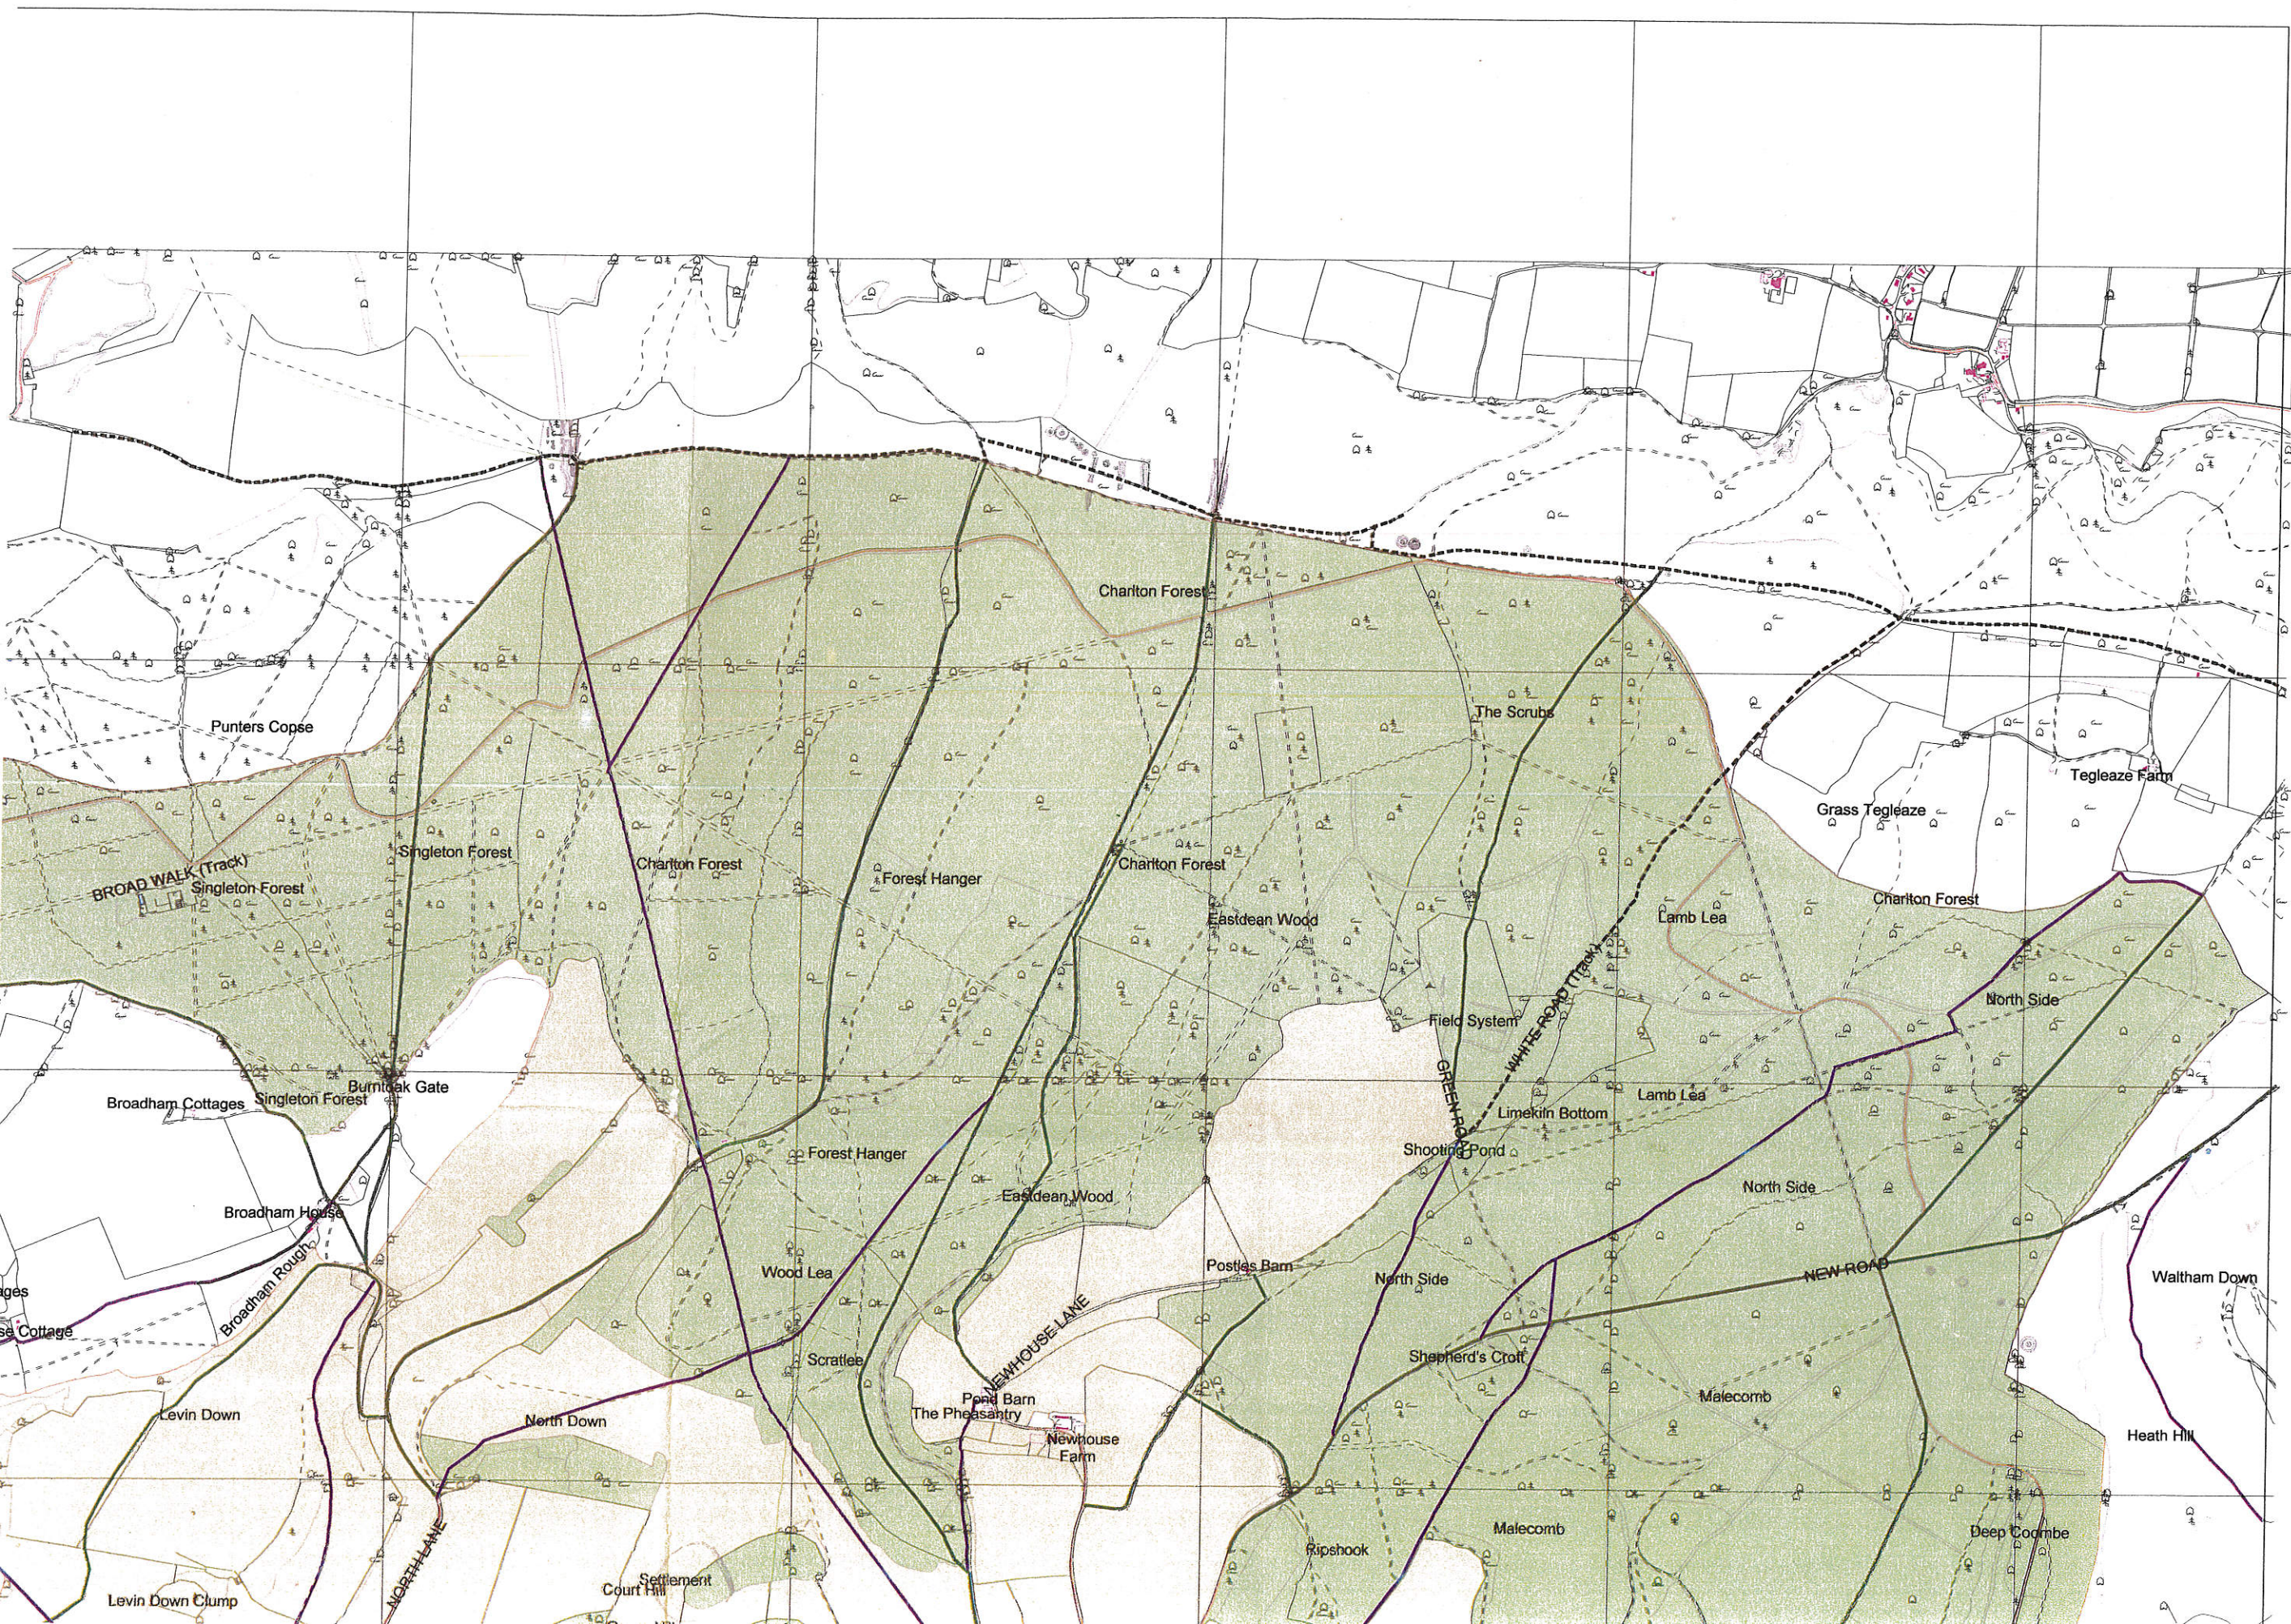

MAP FILE REFERENCE:

Goodwood2.mpd

Produced by Pear Technology Services Ltd. 24 First Ave, Havant, Hants. PO9 2QN
Tel: 023 9249 9689 Fax: 023 9278 7207 Email: Enquire@peartechology.co.uk
Based on Ordnance Survey 1:2500 Land-Line data with the permission of the
Controller of HMSO. © Crown Copyright.