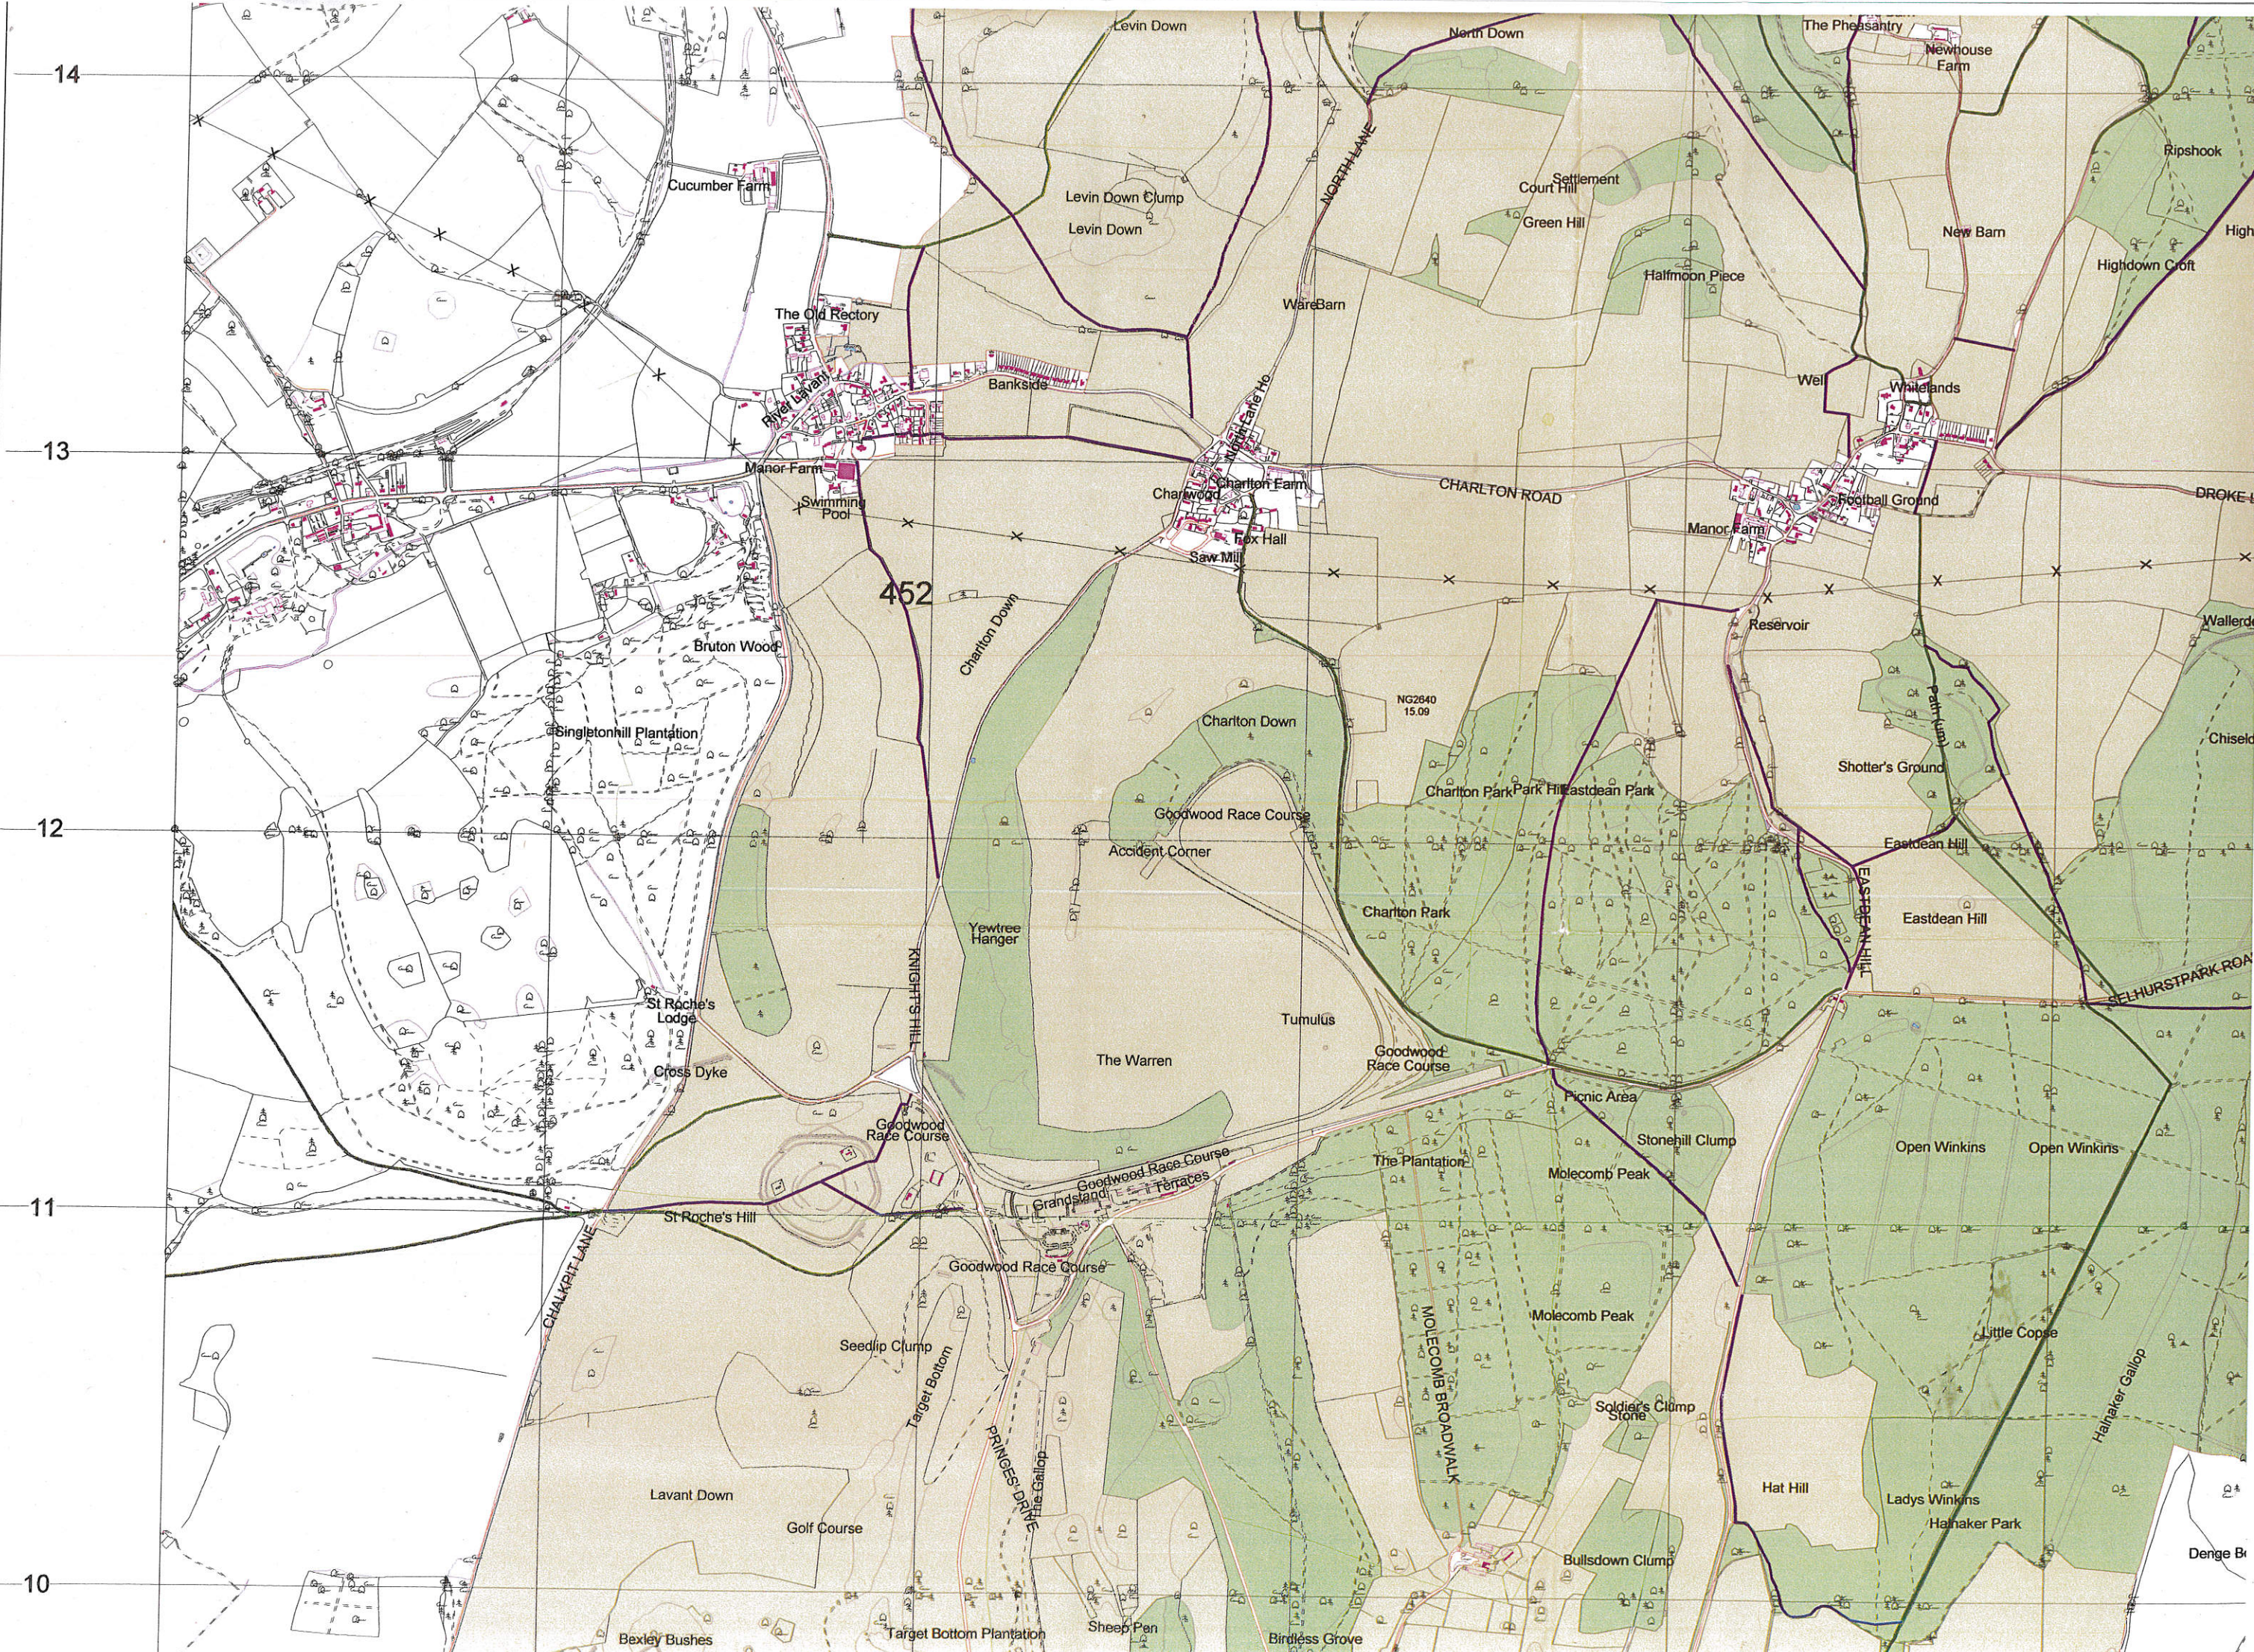

MAP FILE REFERENCE:

Goodwood2.mpd

Produced by Pear Technology Services Ltd. 24 First Ave, Havant, Hants. PO9 2QN
Tel: 023 9249 9689 Fax: 023 9278 7207 Email: Enquire@peartechology.co.uk
Based on Ordnance Survey 1:2500 Land-Line data with the permission of the
Controller of HMSO. © Crown Copyright.